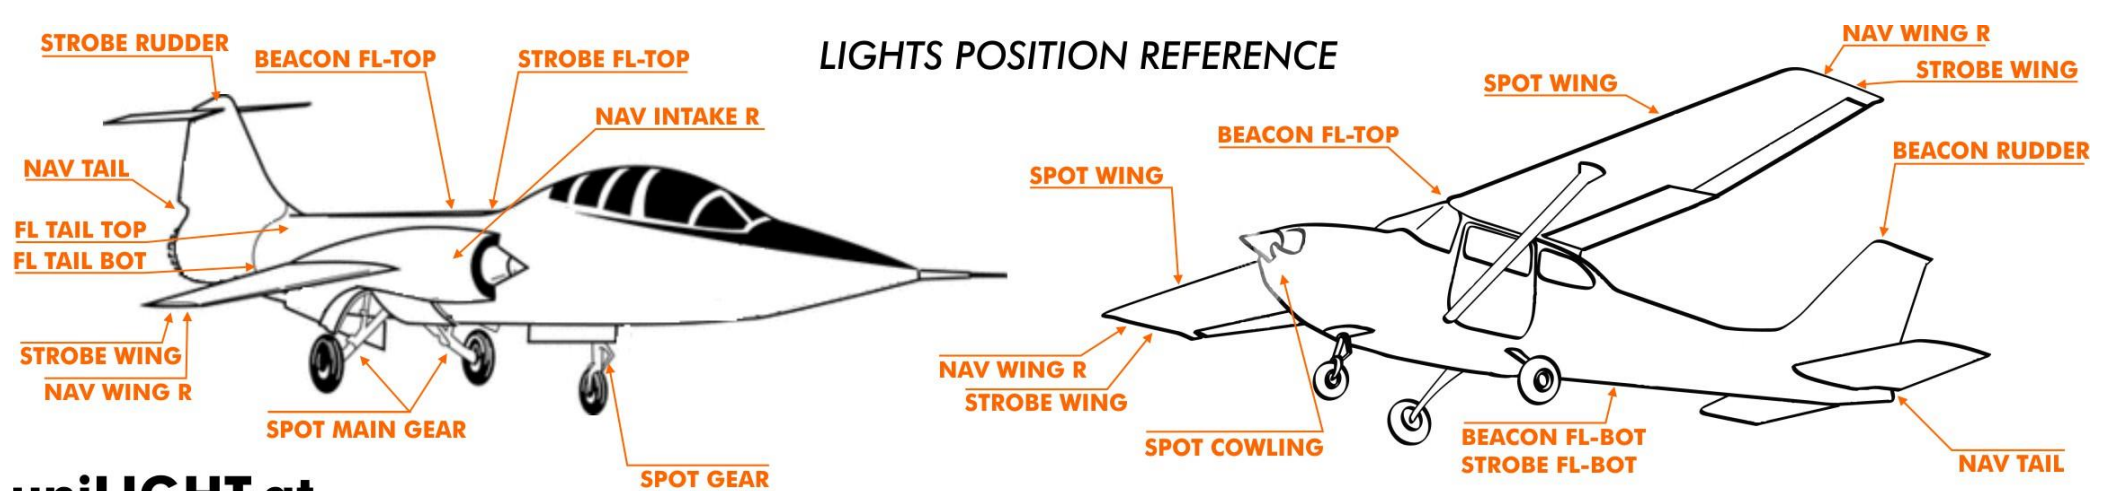

NAV INTAKE R	NAV INTAKE L	STROBE/NAV TAIL	SPECIAL	ACCESSORIES	RRP (EXPORT)	UVP/RRP (20%)
1:8 - ENTRY						74,08 €	88,90 €
1:8 - STANDRD			1 SLIM7X-010x2-WE			129,92 €	155,90 €
1:8 - CIVIL/SPORT			1 SLIM7X-010x2-WE			166,58 €	199,90 €
1:8 - PRO			1 SLIM7X-010x2-WE			185,75 €	222,90 €
1:6 - ENTRY						80,75 €	96,90 €
1:6 - STANDRD			1 SLIM7-020-WE			122,42 €	146,90 €
1:6 - CIVIL/SPORT			1 SLIM7-020-WE			177,42 €	212,90 €
1:6 - PRO			1 SLIM7-020-WE			205,75 €	246,90 €
1:5 - ENTRY						80,75 €	96,90 €
1:5 - STANDRD			1 PIN10-040-WE			147,42 €	176,90 €
1:5 - CIVIL/SPORT			1 PIN10F-080x2-WE			206,58 €	247,90 €
1:5 - PRO			1 PIN10F-080x2-WE			253,25 €	303,90 €
1:4 - ENTRY						- €	- €
1:4 - STANDRD						- €	- €
1:4 - CIVIL/SPORT						- €	- €
1:4 - PRO						- €	- €
1:3.5 - ENTRY						- €	- €
1:3.5 - STANDRD						- €	- €
1:3.5 - CIVIL/SPORT						- €	- €
1:3.5 - PRO						- €	- €
- SPECIAL						- €	- €
- SPECIAL						- €	- €

*) References

uniLIGHT.at